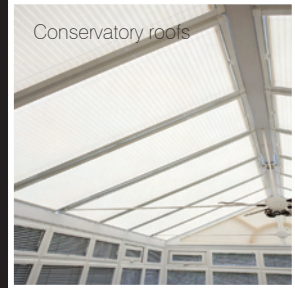

## Louvolite Perfect Fit<sup>®</sup>

- No drilling or screwing into window frames for a quick, clean installation
- There is a huge range of fabric colours, prints and textures to choose from to complement your interior design scheme
- Blinds can be easily removed for cleaning
- Reduced gaps at the edge of blinds increases your privacy and insulation
- Blinds are child safe because there are no loops or cords